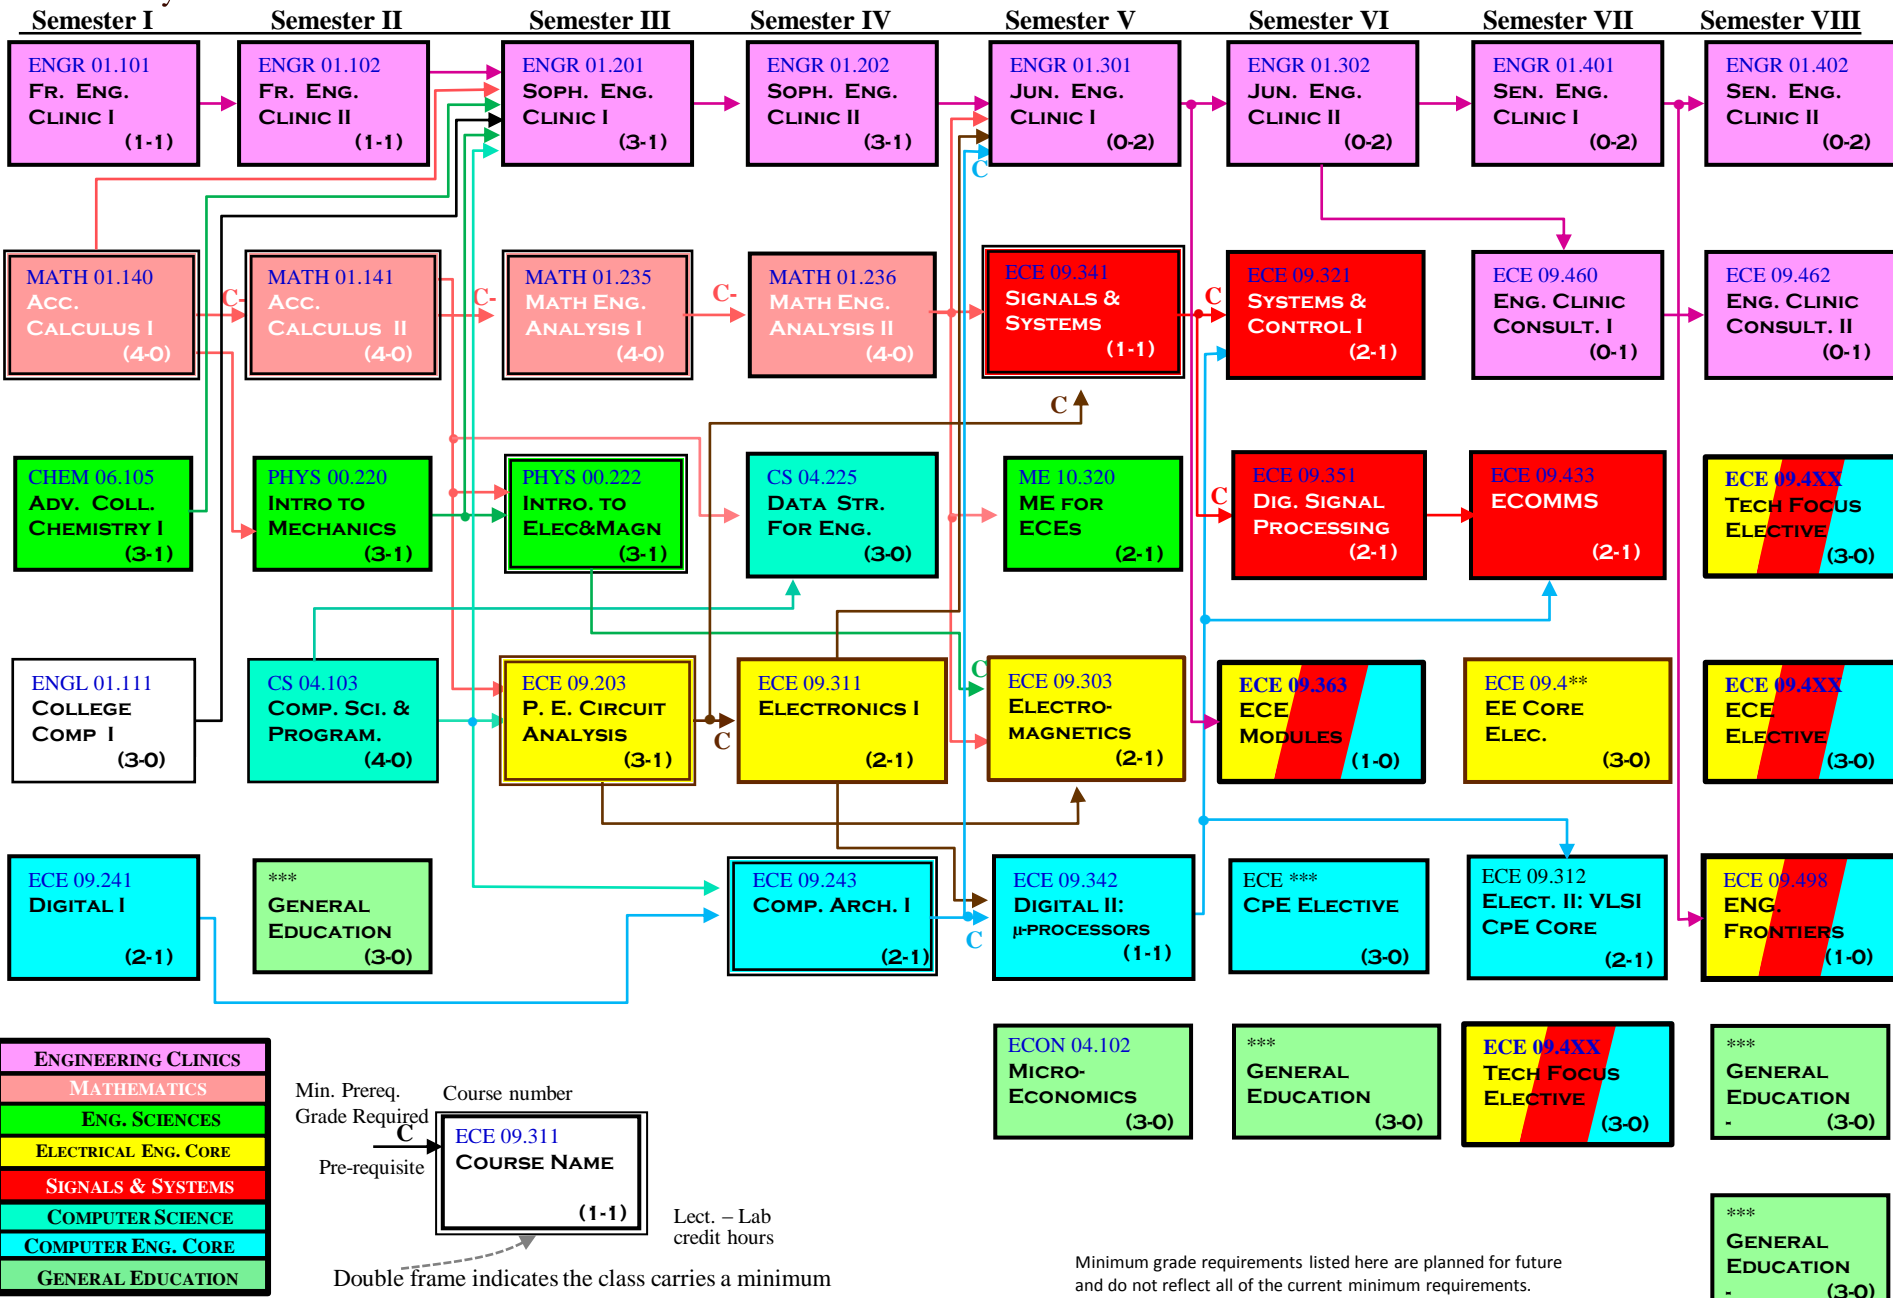

ELECTRICAL & COMPUTER ENGINEERING CURRICULUM FLOW CHART

Min. Prereq. Grade Required Course number

Pre-requisite **C**

Double frame indicates the class carries a minimum grade requirement to advance to certain other classes

Lect. - Lab credit hours

Minimum grade requirements listed here are planned for future and do not reflect all of the current minimum requirements.